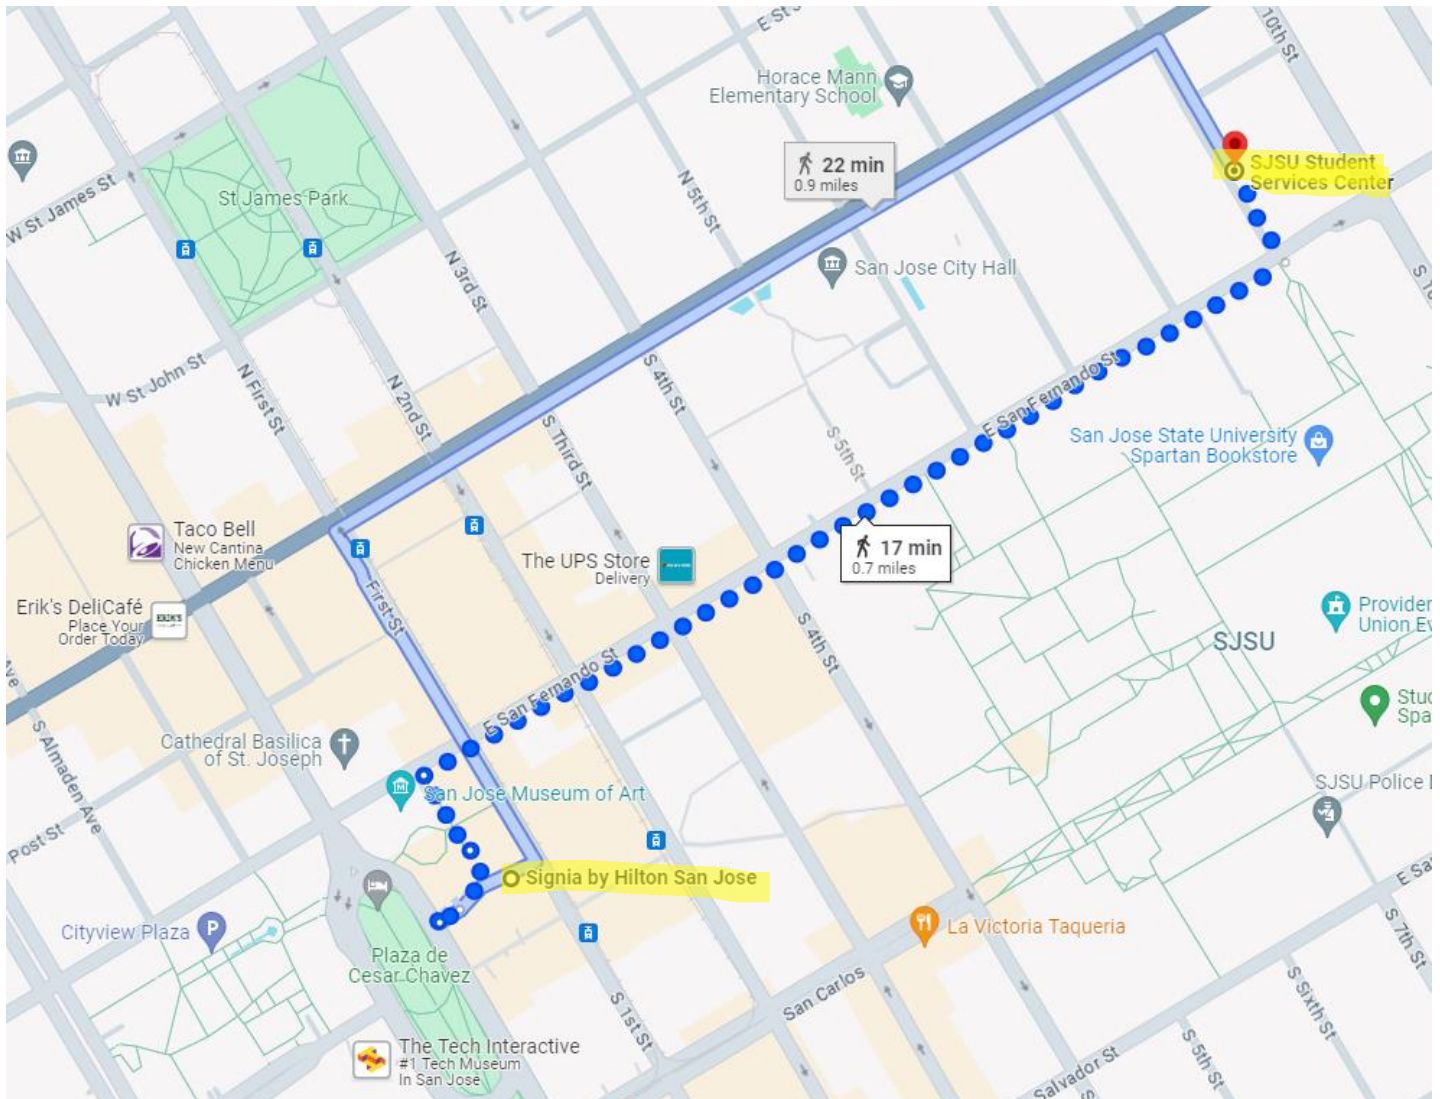

## Hotel Parking

Parking at Hotel Signia is valet only; available on an hourly basis or \$47 for overnight.

Alternatively, there are 3 parking lots around the hotel ranging from \$7 - \$25 daily, highlighted below.

- Parking on Market Street – \$23 daily or overnight
- Parking on 2nd Street – \$25 daily or overnight
- Parking on 3rd Street – \$10 daily (out by 8AM)

Find more parking information [here](#).

## Getting to San Jose State

San Jose State is a pleasant roughly 15-minute (0.7 mi) walk (with plenty of coffee shops on the way) from Hotel Signia.