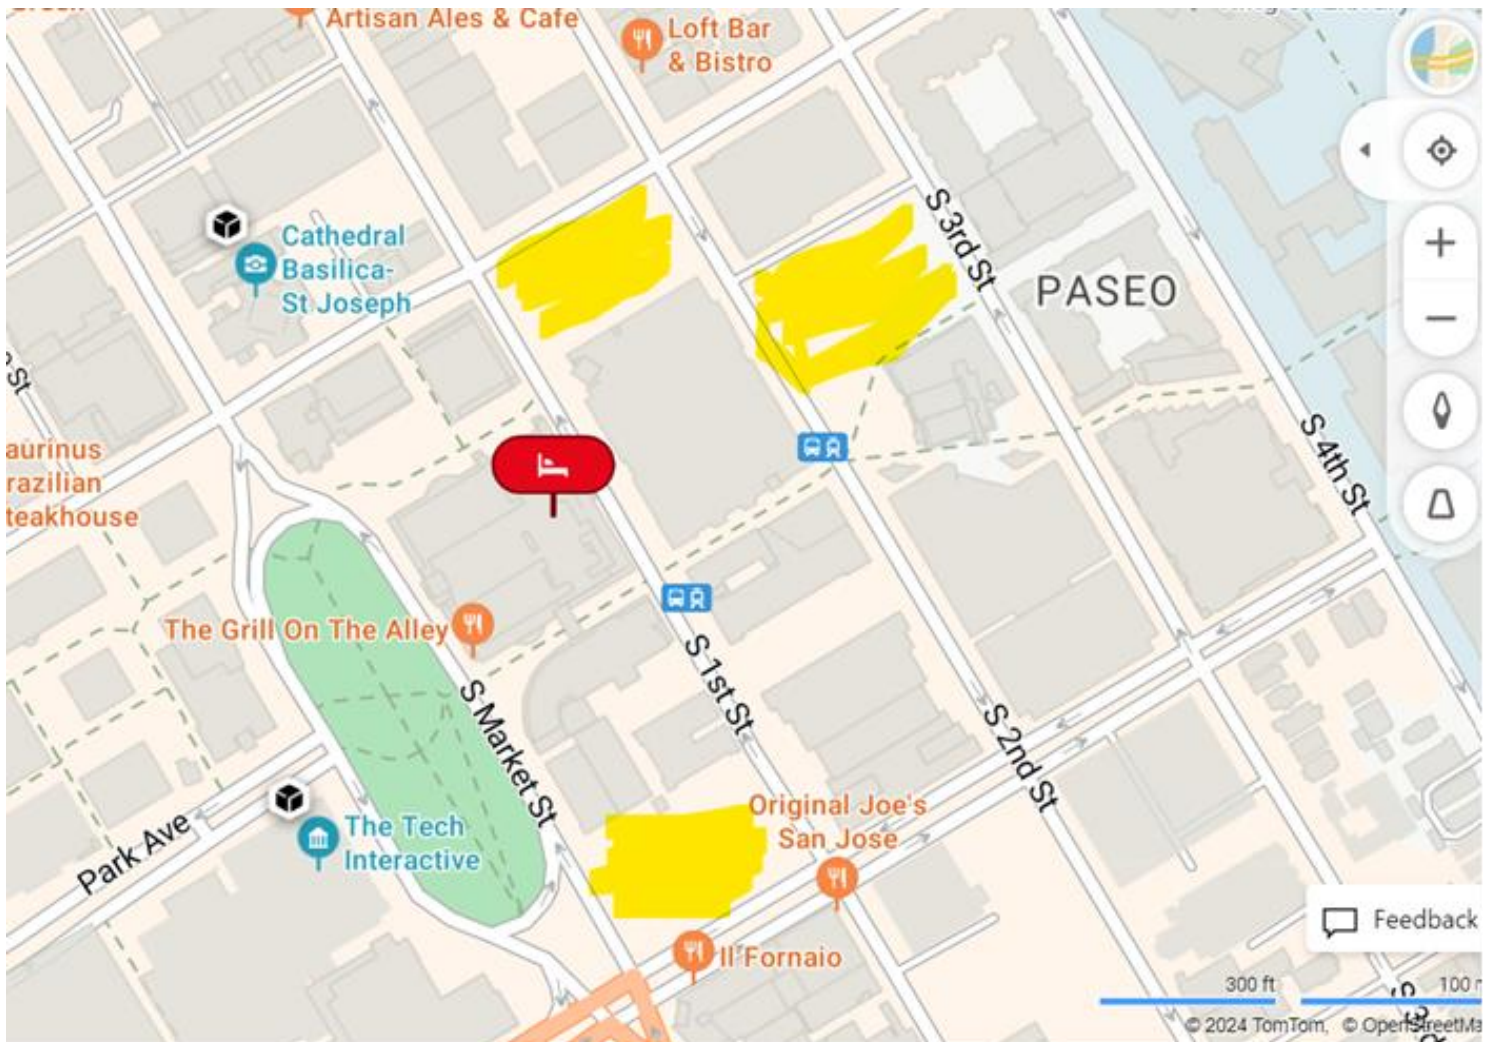

## Hotel Parking

Parking at Hotel Signia is valet only; available on an hourly basis or \$47 for overnight.

Alternatively, there are 3 parking lots around the hotel ranging from \$7 - \$25 daily, highlighted below.

- Parking on Market Street – \$23 daily or overnight
- Parking on 2nd Street – \$25 daily or overnight
- Parking on 3rd Street – \$10 daily (out by 8AM)

Find more parking information [here](#).

## Getting to San Jose State

San Jose State is a pleasant roughly 15-minute (0.7 mi) walk (with plenty of coffee shops on the way) from Hotel Signia.